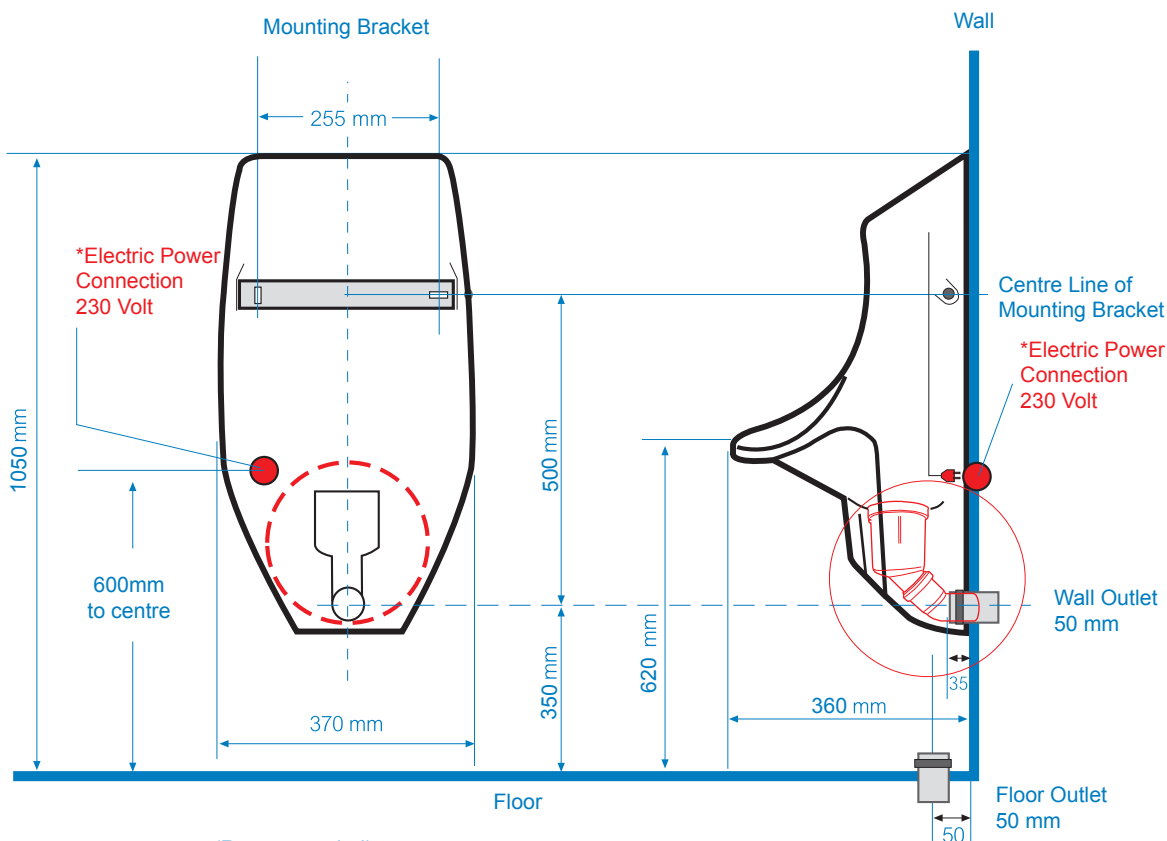

# Installation Instructions

# URIMAT®

**compactplus**  
**compactinfo**

14.001  
14.101

Static Display  
Backlit Display

45 degree floor outlet adaptor supplied with the urinal

90 degree wall outlet adaptor supplied with the urinal

\*Notes in Red only apply to compactinfo with backlit display