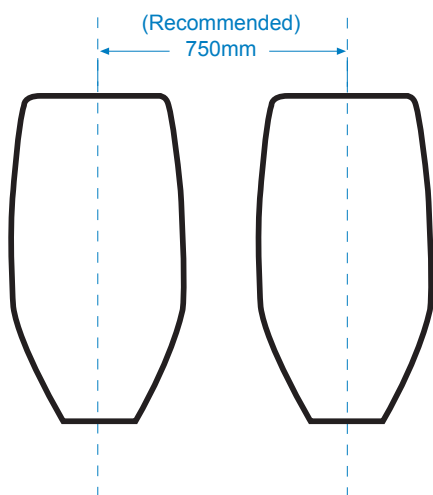

# URIMAT®

**compactplus**  
**compactinfo**

14.001  
14.101

Static Display  
Backlit Display

45 degree floor outlet adaptor supplied with the urinal

90 degree wall outlet adaptor supplied with the urinal

\*Notes in Red only apply to compactinfo with backlit display